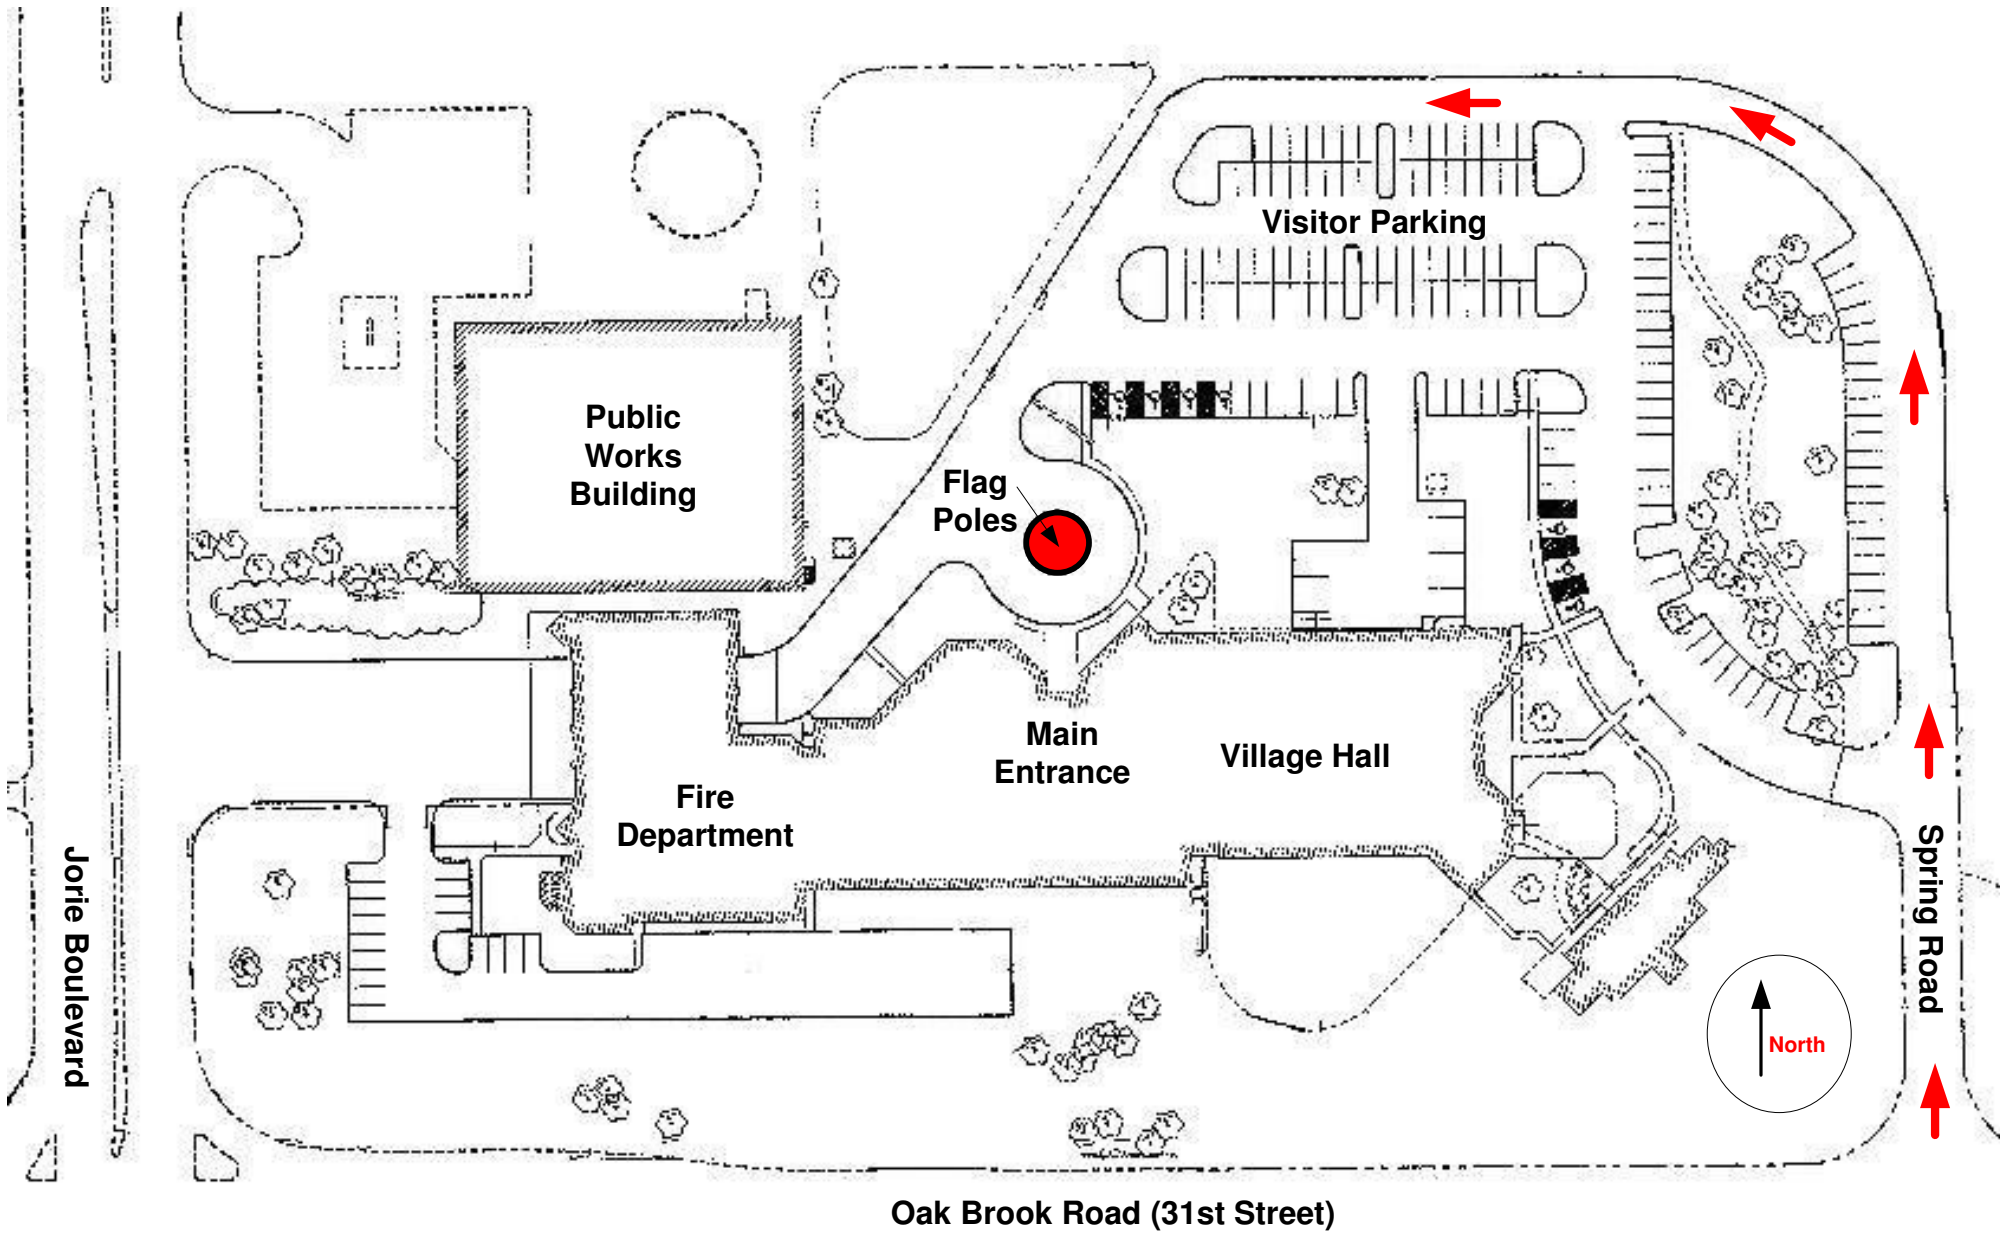

**The Village of Oak Brook – Butler Government Center (Village Hall)
is located at 1200 Oak Brook, Oak Brook, IL 60523**

The entrance to the Municipal Building and Visitor Parking is located on the north side of the building.

From Oak Brook Rd (31st St) turn north onto Spring Road. Spring Road leads directly in the parking lot.

The visitor entrance is located in the center of the building adjacent to (3) flagpoles.

**Village of Oak Brook
Butler Government Center
1200 Oak Brook Rd
Oak Brook, IL 60523
630-368-5000**

www.oak-brook.org

Oak Brook Road (31st Street)