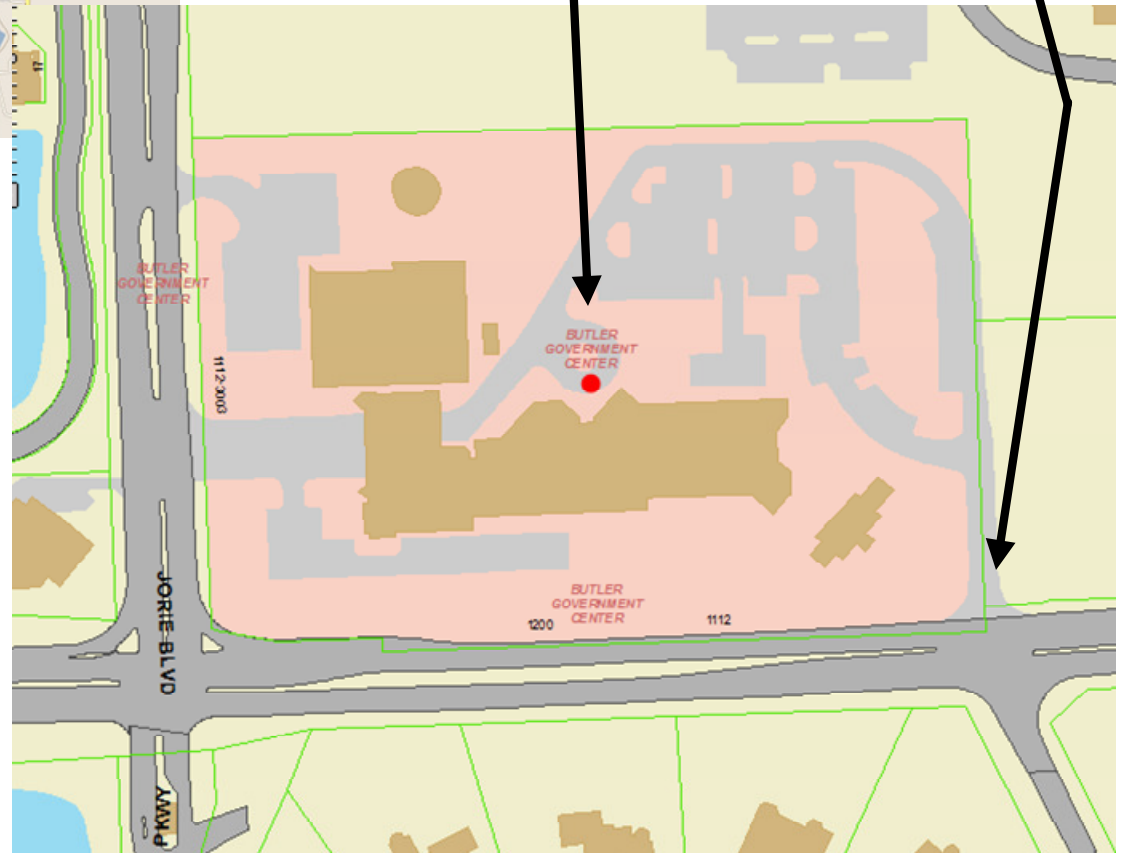

**The Village of Oak Brook – Butler Government Center (Village Hall)
is located at 1200 Oak Brook, Oak Brook, IL 60523**

The entrance to the Municipal Building and Visitor Parking is located on the north side of the building.

From Oak Brook Rd (31st St) turn north onto Spring Road. Spring Road leads directly in the parking lot.

The visitor entrance is located in the center of the building adjacent to (3) flagpoles.

**Village of Oak Brook
Butler Government Center
1200 Oak Brook Rd
Oak Brook, IL 60523
630-368-5000**

www.oak-brook.org

Oak Brook Road (31st Street)